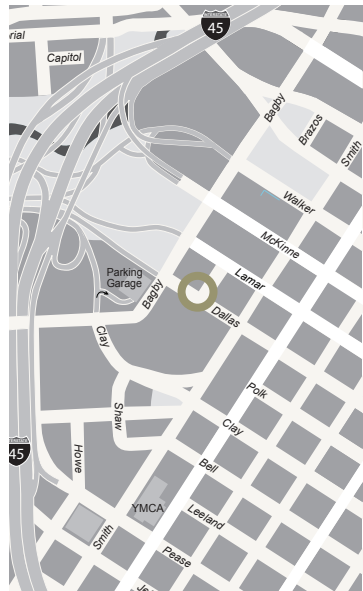

CADWALADER

Houston

FROM I-45 NORTH

- Take Exit 47C – McKinney Street, on left.
- Stay straight onto McKinney Street.
- Turn right onto Bagby Street (building is on left corner of Bagby and Dallas Streets).

FROM I-45 SOUTH

- Take Exit 47B – Houston Avenue, toward Memorial Drive.
- Stay straight onto Houston Avenue.
- Keep right at fork to continue on Houston Avenue.
- Take first right onto W. Rusk Street.
- Turn right onto Bagby Street (building is on left corner of Bagby and Dallas Streets).

FROM I-10 WEST

- Merge onto I-45 South, on left toward Galveston.
- Stay straight onto McKinney Street.
- Turn right onto Bagby Street (building is on left corner of Bagby and Dallas Streets).

FROM I-10 EAST

- Take Exit 768B on the left to merge onto I-45 South.
- Take Exit 47C – McKinney Street, on left.
- Stay straight onto McKinney Street.
- Turn right onto Bagby Street (building is on left corner of Bagby and Dallas Streets).

**1111 Bagby Street, Ste 4700
Houston, TX 77002**

TO CONTINUE TO CLAY STREET PARKING GARAGE

- Turn right onto Clay Street and turn immediately right into the parking garage driveway.
- Heritage Plaza is across the street from Clay Street Parking Garage and is accessible via the basement tunnel or street level.
- Proceed to 47th floor via elevator transfer on Sky Lobby Level.